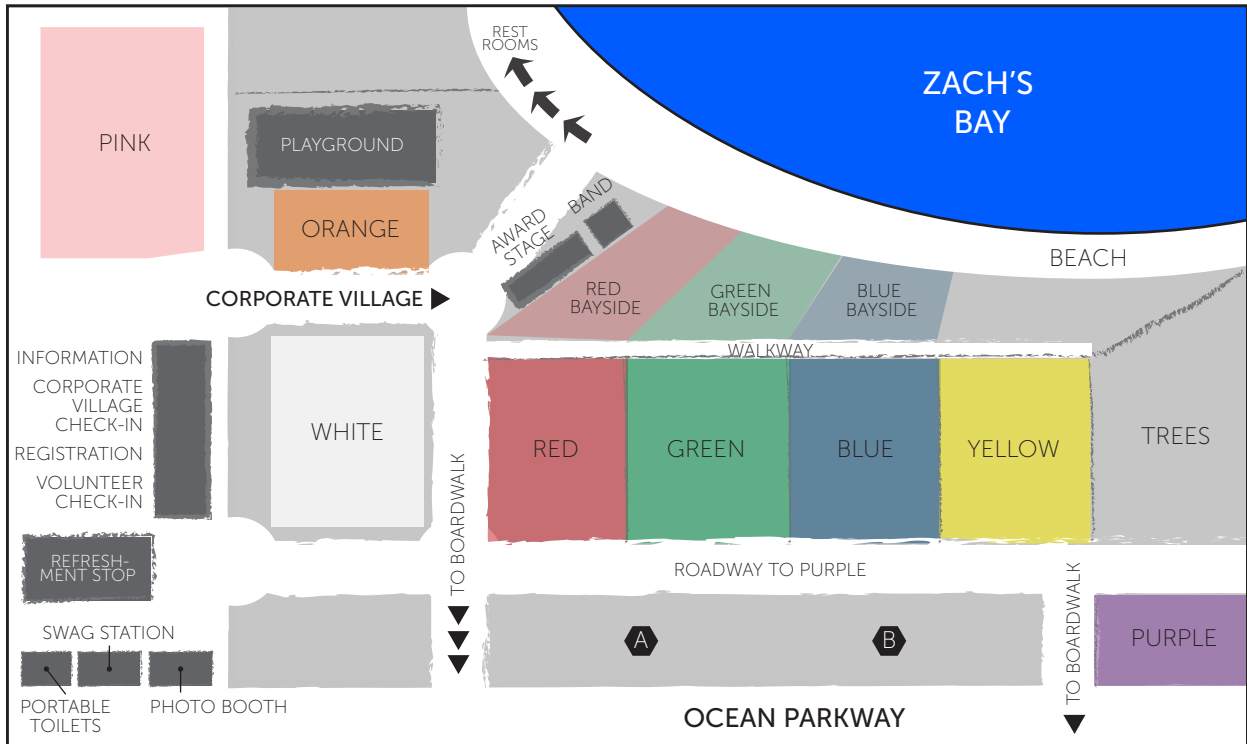

CBIZ WORKPLACE CHALLENGE COURSE MAP

Tuesday, August 5, 2025
Jones Beach State Park

▲ SETUP MAP

COURSE MAP ▼